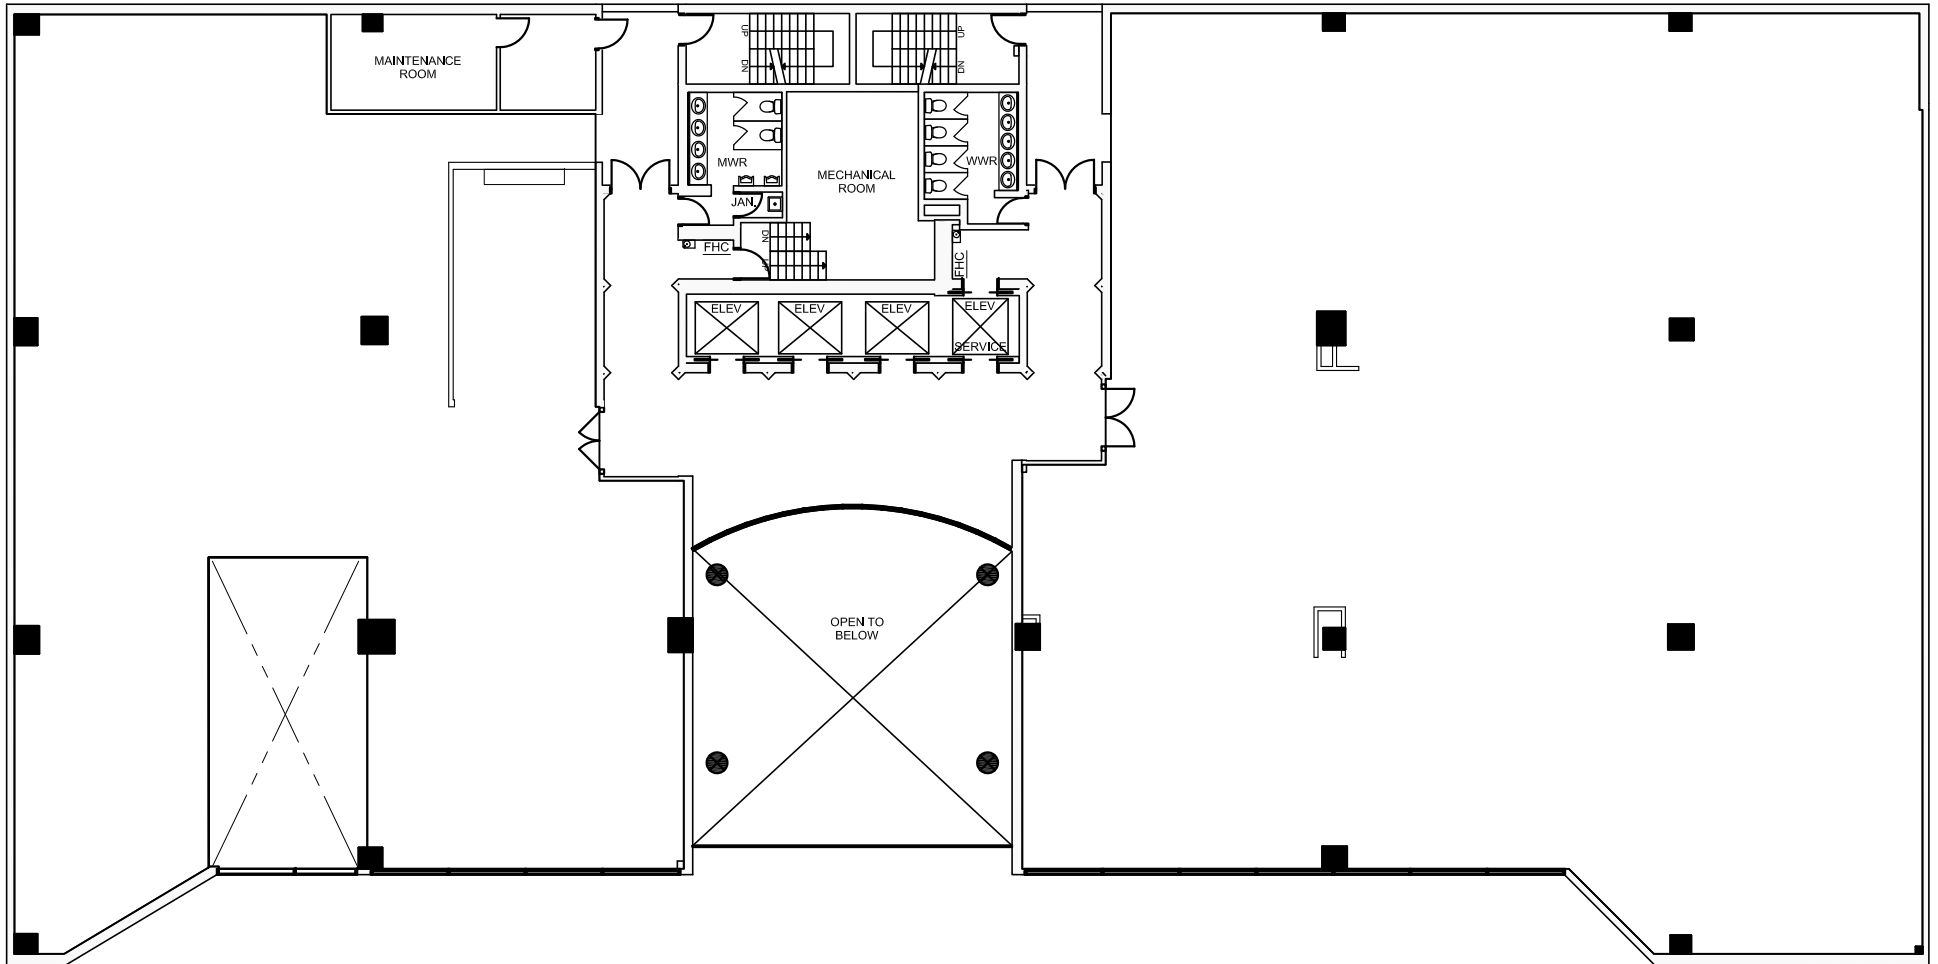

# 255 Alhambra

Suite 201

Spec Suitew 200/201 / Proposed Shell Plan

N.T.S.

PROJECT NO:	0715-22/23
DRAWN BY:	I.M.
DATE:	06/03/19
SCALE:	N.T.S.
SHEET NO:	SK-1